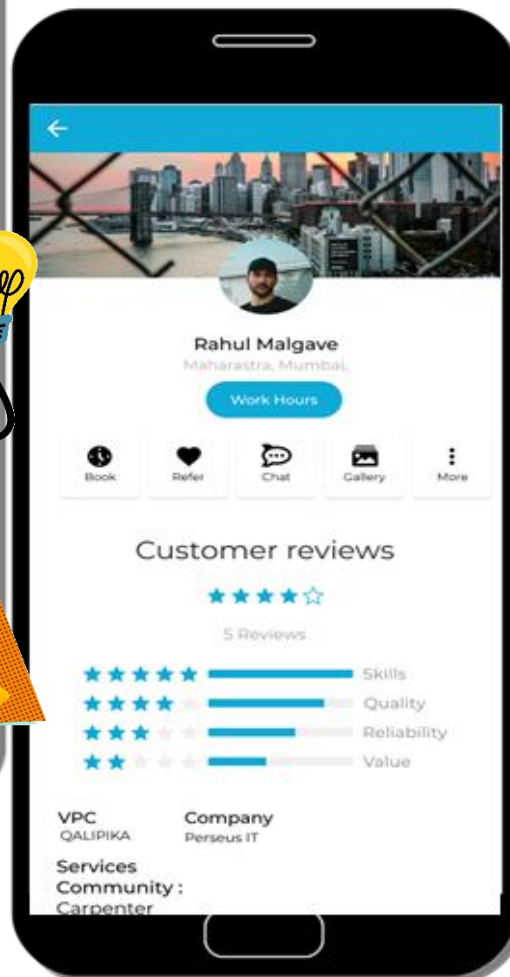

Connect trusted local micro biz owners and solopreneurs with customers in the City.

1	Smart Profile	- No need for a website - Digital biz card - Showcase your offering & customer reviews
2	Smart Access	- Get your customers to refer you and promote your business - Develop a trusted reputation within your City
3	Smart Management	- Focus on service delivery instead of admin - Track and manage your work schedule - Manage customer reviews
4	Smart Ads & Classifieds	- Save time, save money - Reach customers with ease
5	*Smart Biz Support	- Machine Learning Biz Intelligence - Biz data dashboard - Biz BOT for biz coaching and support

* Future Features: Smart BOT Coach; Smart Credentials Blockchain to store important information